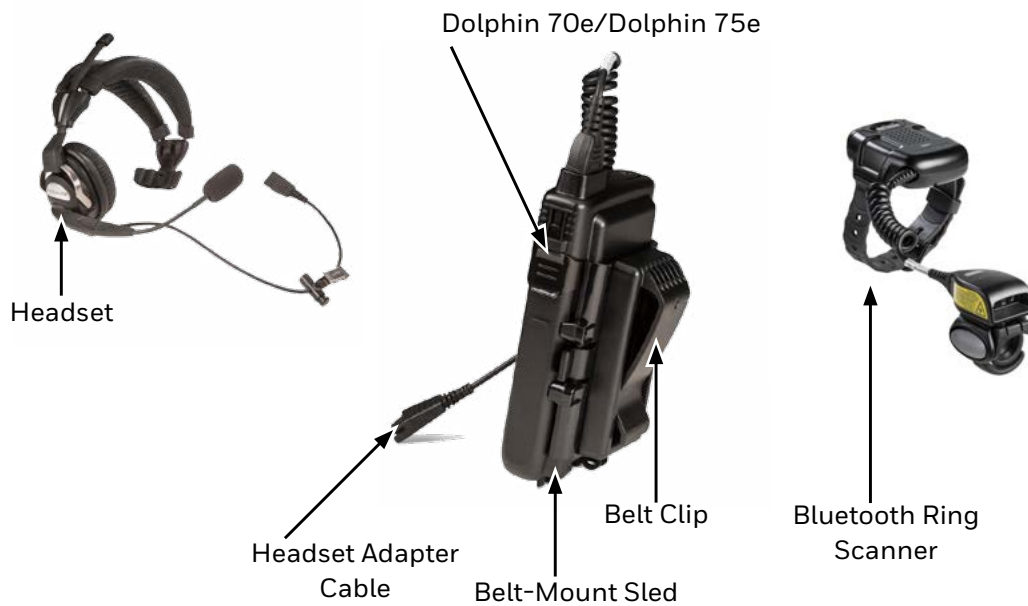

Wrist Mount

Total Wearable Solution Ordering Guide

Belt Mount

SYSTEM COMPONENT	OPTIONS	PRODUCT NAME	SKU	NOTE
Step 1 Choose Mobile Computer	Dolphin 70e Windows Embedded Handheld 6.5	Dolphin 70e Black Wireless Mobile	70e-L00-C111SEW	Standard Battery
			70e-L00-C111XEW	Extended Battery
	Dolphin 75e Android	Dolphin 75e Android Wireless Mobile	Any Dolphin 75e Android SKU	All Dolphin 75e Android SKUs will support the new Wearable Ring Scanner
	Dolphin 75e Windows	Dolphin 75e Windows Wireless Mobile	Any Dolphin 75e Windows SKU	All Dolphin 75e Windows SKUs will support the new Wearable Ring Scanner
Step 2 Order Belt-Mount Sled		Belt-Mount Sled	HWC-BELT MOUNTSLED	Recommend one per Dolphin 70e
Step 3 Order Belt Clip		Belt Clip	HWC-BELT CLIP	Recommend one per sled or one per user
Step 4 Order Charger	USA	Quad Charger - US	COMMON-QC-1	Recommend one per four batteries
	Europe	Quad Charger - EU	COMMON-QC-2	Recommend one per four batteries
Step 5 Order an Extra Battery (Optional) to Cover Multiple Shifts	Standard Battery	Standard Battery Pack for Dolphin 70e	BAT-STANDARD-02	
	Extended Battery	Extended Battery Pack for Dolphin 70e	BAT-EXTENDED-02	
Step 6 Order Headset and Accessories if Voice Applications are Supported	Choose a Headset	Single-Ear Lightweight Headset	LWH330	
		Single-Ear Rugged Headset	RH750	
		Dual-Ear Rugged Headset	RH770	
	Order Headset Cable	Headset Cable	HWC-HEADSET CABLE	

(continued)

Total Wearable Solution Ordering Guide

Belt Mount (*continued*)

SYSTEM COMPONENT	OPTIONS	PRODUCT NAME	SKU	NOTE
Step 7 (Optional) Choose Scanners and Accessories if Scanning is Required	Bluetooth	2D Ring Scanner with Bluetooth and battery and strap	8670100RINGSCR	
		Spare Battery for Ring Scanner with Bluetooth	50129434-001FRE	Recommended one per computer for multi-shift operations
		8-Bay Charger - US Version	8650377CHARGER	Recommend one per eight batteries
		8-Bay Charger - Worldwide Version	8650378CHARGER	Recommend one per eight batteries